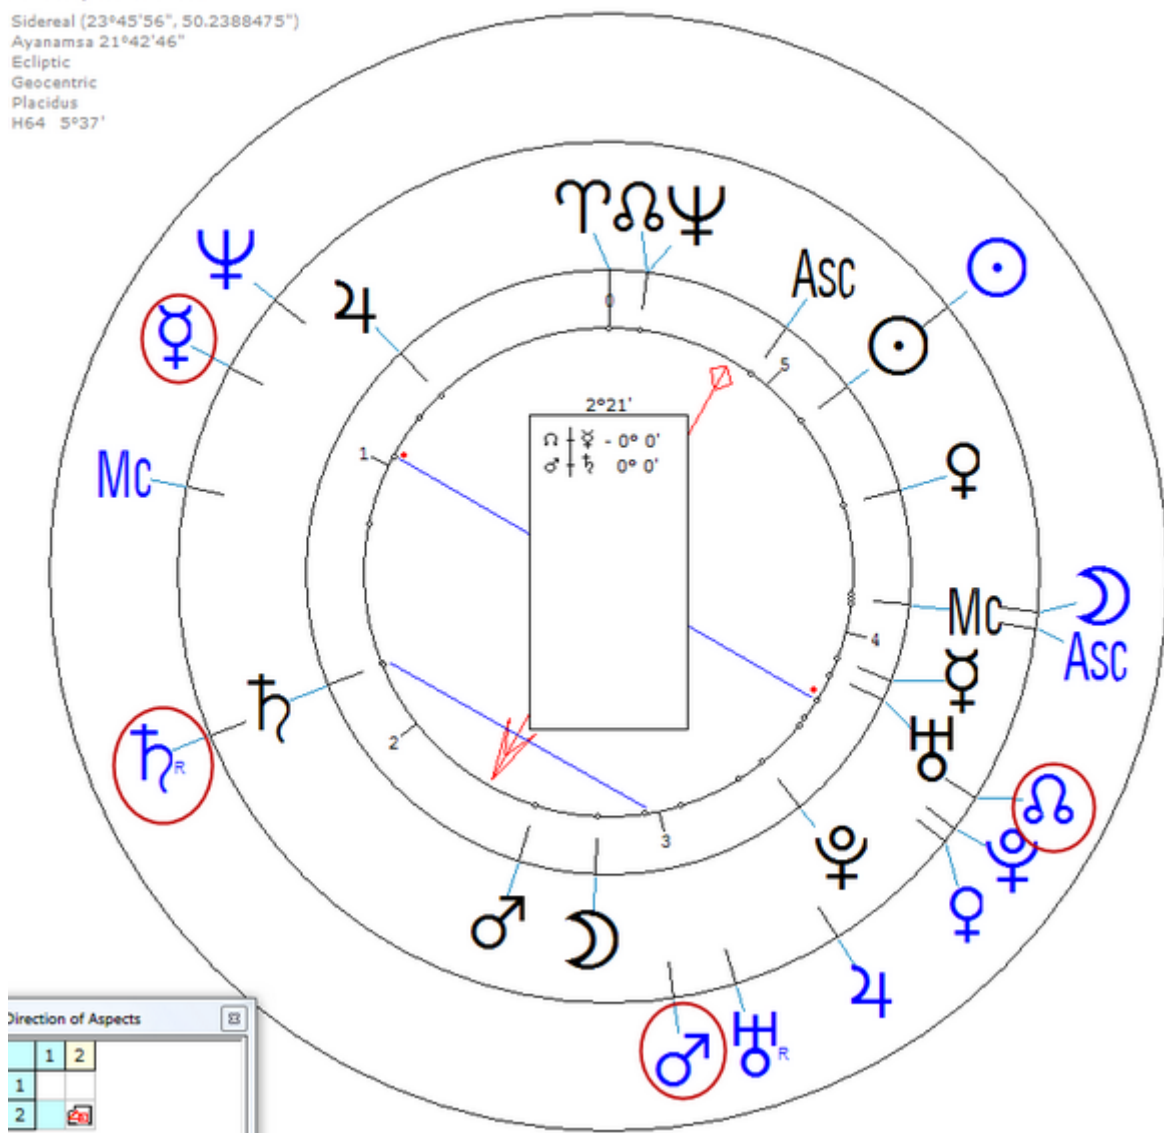

Van Gogh, Vincent

30 March 1853 at 11:00 (= 11:00 AM)Zundert, Netherlands, 51n28, 4e40
Dutch artist, a legend for his brilliant work.

<https://www.astro.com/astro-databank/Van_Gogh,_Vincent>

Death by Suicide 29 July 1890 at 01:30 AM in Auvers sur Oise , France
(Shot self, age 37)

Solar Return (Harmonic 64)

Solar ♂/♁ = Solar ♀/♁

Solar ☽/♁ = Solar ☽/♀ = ♀n

Van Gogh, Vincent
30 March 1853 Wed 11:00 (GMT+0:18:40) 51n28 4e40
Zundert, Netherlands
Sidereal (23°45'56", 50.2388475")
Ayanamsa 21°42'46"
Ecliptic
Geocentric
Placidus
H64 5°37'